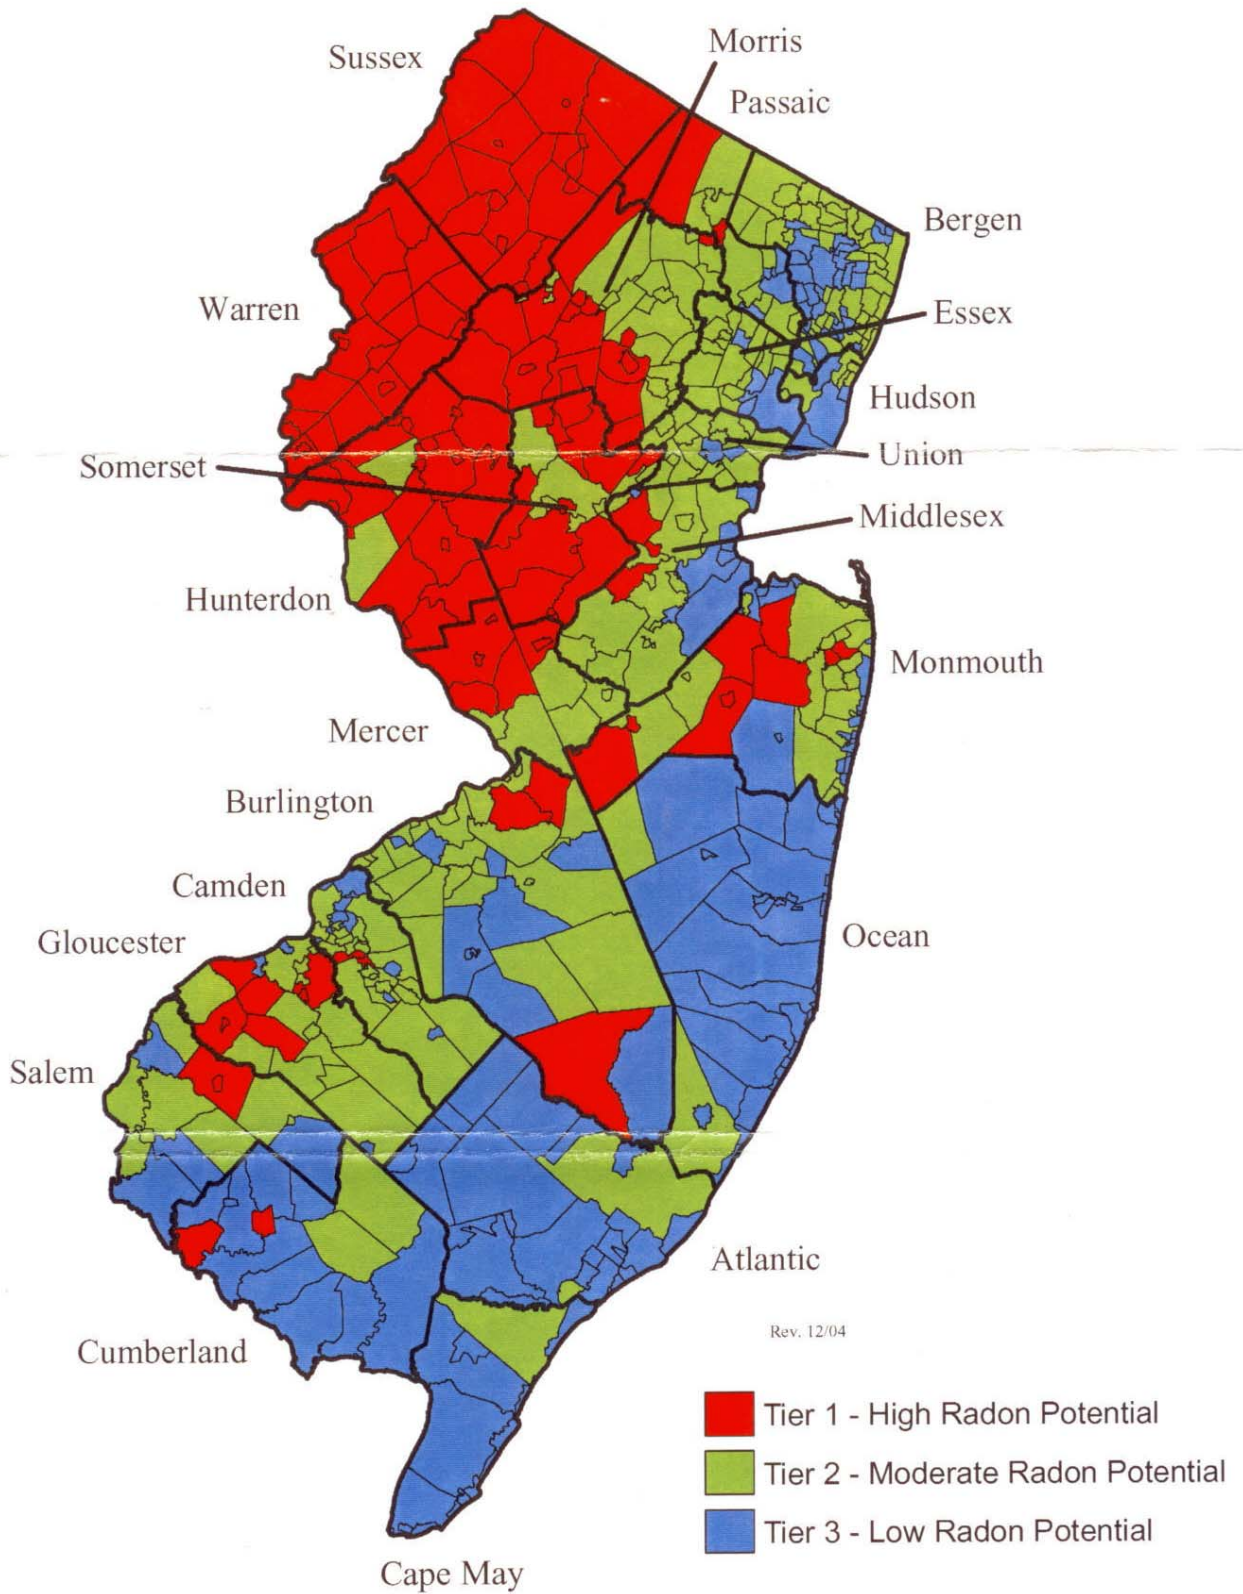

New Jersey Department of Environmental Protection Radon Potential Map

For information in New Jersey, call (800) 648-0394